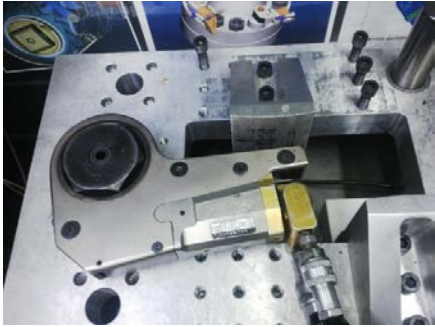

CALIBRATION VAN

TORQUE TOOL CALIBRATION & REPAIR

DIRECTLY ON YOUR JOBSITE OR FACILITY

NO SHIPPING TOOLS OUT - NO WAITING FOR TOOLS TO RETURN - WE COME TO YOU!

HYDRAULIC TORQUE WRENCHES - ELECTRIC TORQUE WRENCHES - PNEUMATIC TORQUE WRENCHES
MANUAL "CLICK" TYPE TORQUE WRENCHES - PRESSURE GAUGE CALIBRATION UP TO 10,000 PSI

***ALL TOOLS CALIBRATED TO N.I.S.T. STANDARDS
CALIBRATION CERTIFICATE PRINTED ONSITE!***

WWW.CALIBRATIONVAN.COM

SQUARE DRIVE TOOL CALIBRATION

SQUARE DRIVE TOOL REPAIR

RENTAL SQUARE DRIVE TOOLS

LOW PROFILE TOOL CALIBRATION

LOW PROFILE TOOL REPAIR

RENTAL LOW PROFILE TOOLS

PNEUMATIC WRENCH CALIBRATION

PNEUMATIC MOTOR REPAIR

PNEUMATIC GEARBOX REPAIR & RELUBRICATION

ELECTRIC TORQUE WRENCH CALIBRATION

ELECTRIC MOTOR REPAIR

ELECTRIC GEARBOX REPAIR