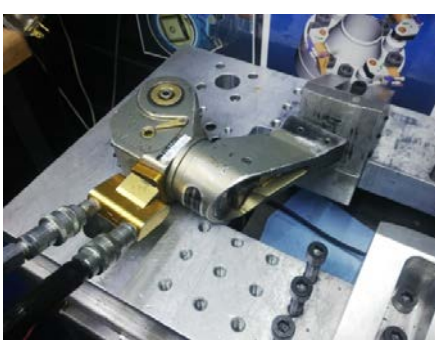

CALIBRATION VAN

TORQUE TOOL CALIBRATION & REPAIR

DIRECTLY ON YOUR JOBSITE OR FACILITY

NO SHIPPING TOOLS OUT - NO WAITING FOR TOOLS TO RETURN - WE COME TO YOU!

HYDRAULIC TORQUE WRENCHES - ELECTRIC TORQUE WRENCHES - PNEUMATIC TORQUE WRENCHES
MANUAL "CLICK" TYPE TORQUE WRENCHES - PRESSURE GAUGE CALIBRATION UP TO 10,000 PSI

***ALL TOOLS CALIBRATED TO N.I.S.T. STANDARDS
CALIBRATION CERTIFICATE PRINTED ONSITE!***

WWW.CALIBRATIONVAN.COM

SQUARE DRIVE TOOL CALIBRATION

SQUARE DRIVE TOOL REPAIR

RENTAL SQUARE DRIVE TOOLS

LOW PROFILE TOOL CALIBRATION