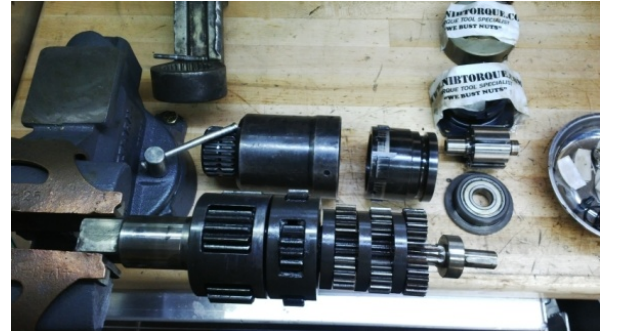

CALIBRATION VAN

TORQUE TOOL CALIBRATION & REPAIR

DIRECTLY ON YOUR JOBSITE OR FACILITY

NO SHIPPING TOOLS OUT - NO WAITING FOR TOOLS TO RETURN - WE COME TO YOU!

HYDRAULIC TORQUE WRENCHES - ELECTRIC TORQUE WRENCHES - PNEUMATIC TORQUE WRENCHES
MANUAL "CLICK" TYPE TORQUE WRENCHES - PRESSURE GAUGE CALIBRATION UP TO 10,000 PSI

LOW PROFILE TOOL REPAIR

RENTAL LOW PROFILE TOOLS

PNEUMATIC WRENCH CALIBRATION

PNEUMATIC MOTOR REPAIR

PNEUMATIC GEARBOX REPAIR & RELUBRICATION

ELECTRIC TORQUE WRENCH CALIBRATION

ELECTRIC MOTOR REPAIR

ELECTRIC GEARBOX REPAIR