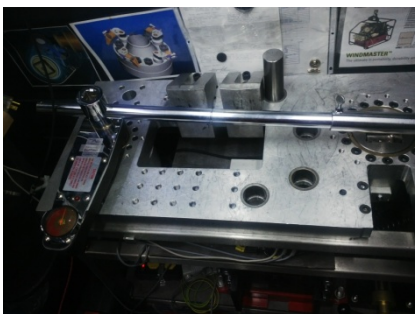

CALIBRATION VAN

TORQUE TOOL CALIBRATION & REPAIR

DIRECTLY ON YOUR JOBSITE OR FACILITY

NO SHIPPING TOOLS OUT - NO WAITING FOR TOOLS TO RETURN - WE COME TO YOU!

HYDRAULIC TORQUE WRENCHES - ELECTRIC TORQUE WRENCHES - PNEUMATIC TORQUE WRENCHES
MANUAL "CLICK" TYPE TORQUE WRENCHES - PRESSURE GAUGE CALIBRATION UP TO 10,000 PSI

LOW PROFILE TOOL REPAIR

RENTAL LOW PROFILE TOOLS

PNEUMATIC WRENCH CALIBRATION

PNEUMATIC MOTOR REPAIR

PNEUMATIC GEARBOX REPAIR & RELUBRICATION

ELECTRIC TORQUE WRENCH CALIBRATION

ELECTRIC MOTOR REPAIR

ELECTRIC GEARBOX REPAIR